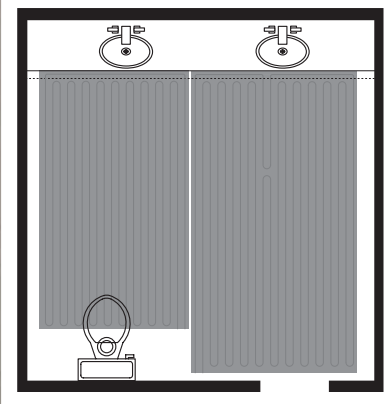

Standard Mat

Pre-built like an electric blanket, *Mapeheat Mat* is an electric floor-heating fabric that brings soothing heat to tile, stone, laminate, engineered wood floors and luxury vinyl floors.

A cost-effective heating solution, *Mapeheat Mat* is inexpensive to install and does not require ductwork or any additional equipment to operate.

Both the standard size and the custom-made version of *Mapeheat Mat* offer an entirely maintenance-free heating alternative – with no cold spots.

Visit www.mapei.com to find a distributor near you.