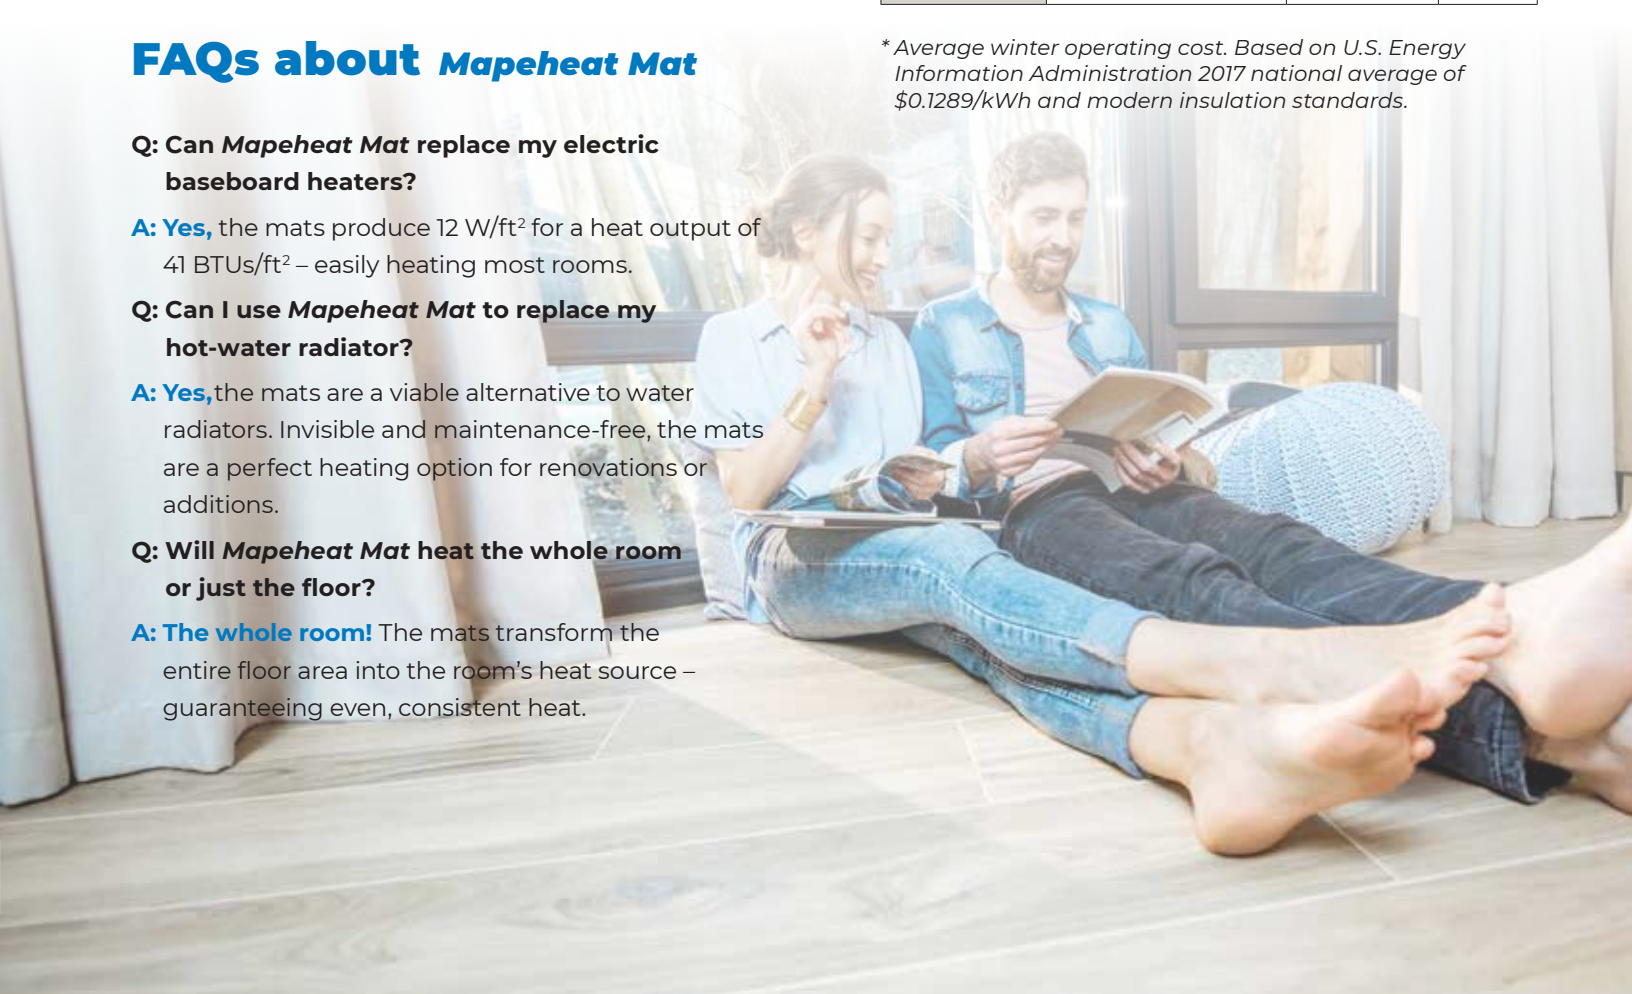

Heat Output Comparison

MAPEHEAT MAT

41

BTUs per sq. ft.

BASEBOARD HEATER

34

BTUs per sq. ft.

Operating Cost Example

	Coverage	Time	Cost*
Bathroom	50 sq. ft. (4.65 m²)	5.5 hours	$0.18
Kitchen	150 sq. ft. (13.9 m²)	7.5 hours	$0.75
Living room	200 sq. ft. (18.6 m²)	7.5 hours	$1.01

* Average winter operating cost. Based on U.S. Energy Information Administration 2017 national average of $0.1289/kWh and modern insulation standards.

FAQs about Mapeheat Mat

Q: Can Mapeheat Mat replace my electric baseboard heaters?

A: Yes, the mats produce 12 W/ft² for a heat output of 41 BTUs/ft² – easily heating most rooms.

Q: Can I use Mapeheat Mat to replace my hot-water radiator?

A: Yes, the mats are a viable alternative to water radiators. Invisible and maintenance-free, the mats are a perfect heating option for renovations or additions.

Q: Will Mapeheat Mat heat the whole room or just the floor?

A: The whole room! The mats transform the entire floor area into the room's heat source – guaranteeing even, consistent heat.