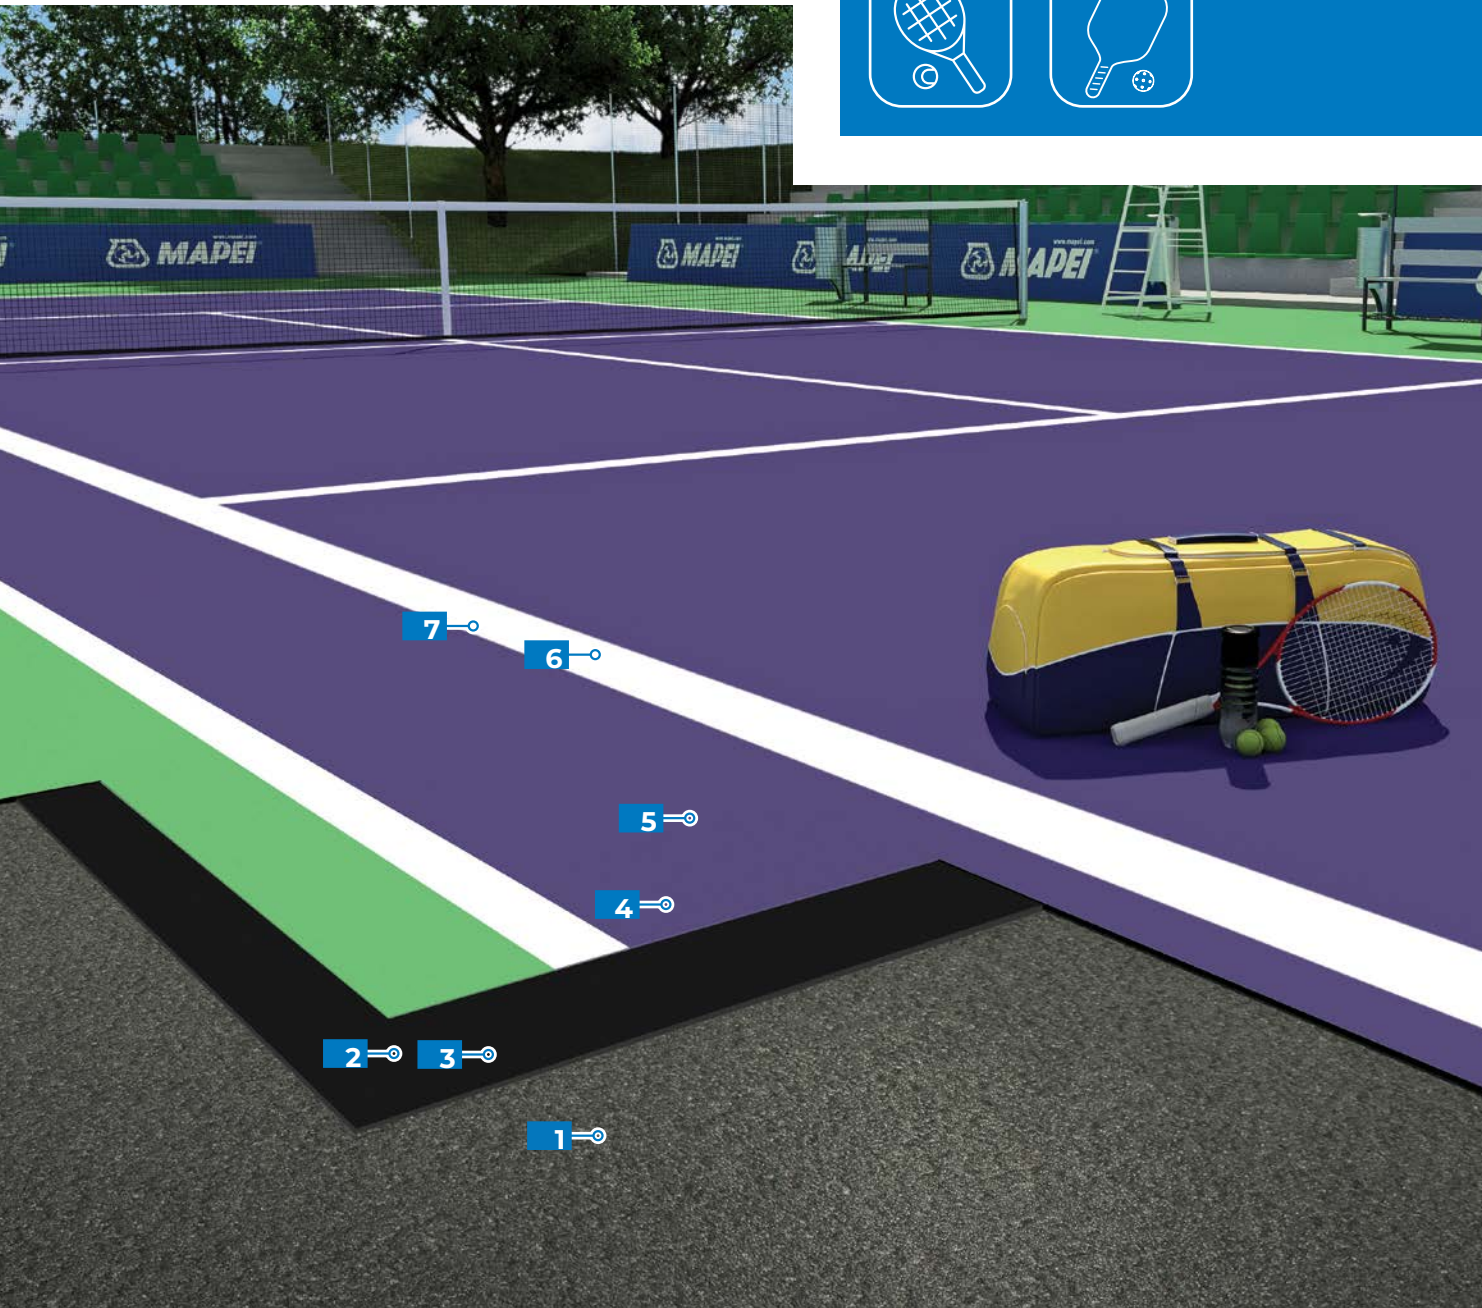

Mapecoat TNS Professional System

1 Asphalt

2/3 Mapecoat TNS Base Coat Binder

4/5 Mapecoat TNS Finish textured color coats

6 Mapecoat TNS Line Seal

7 Mapecoat TNS Line Tex