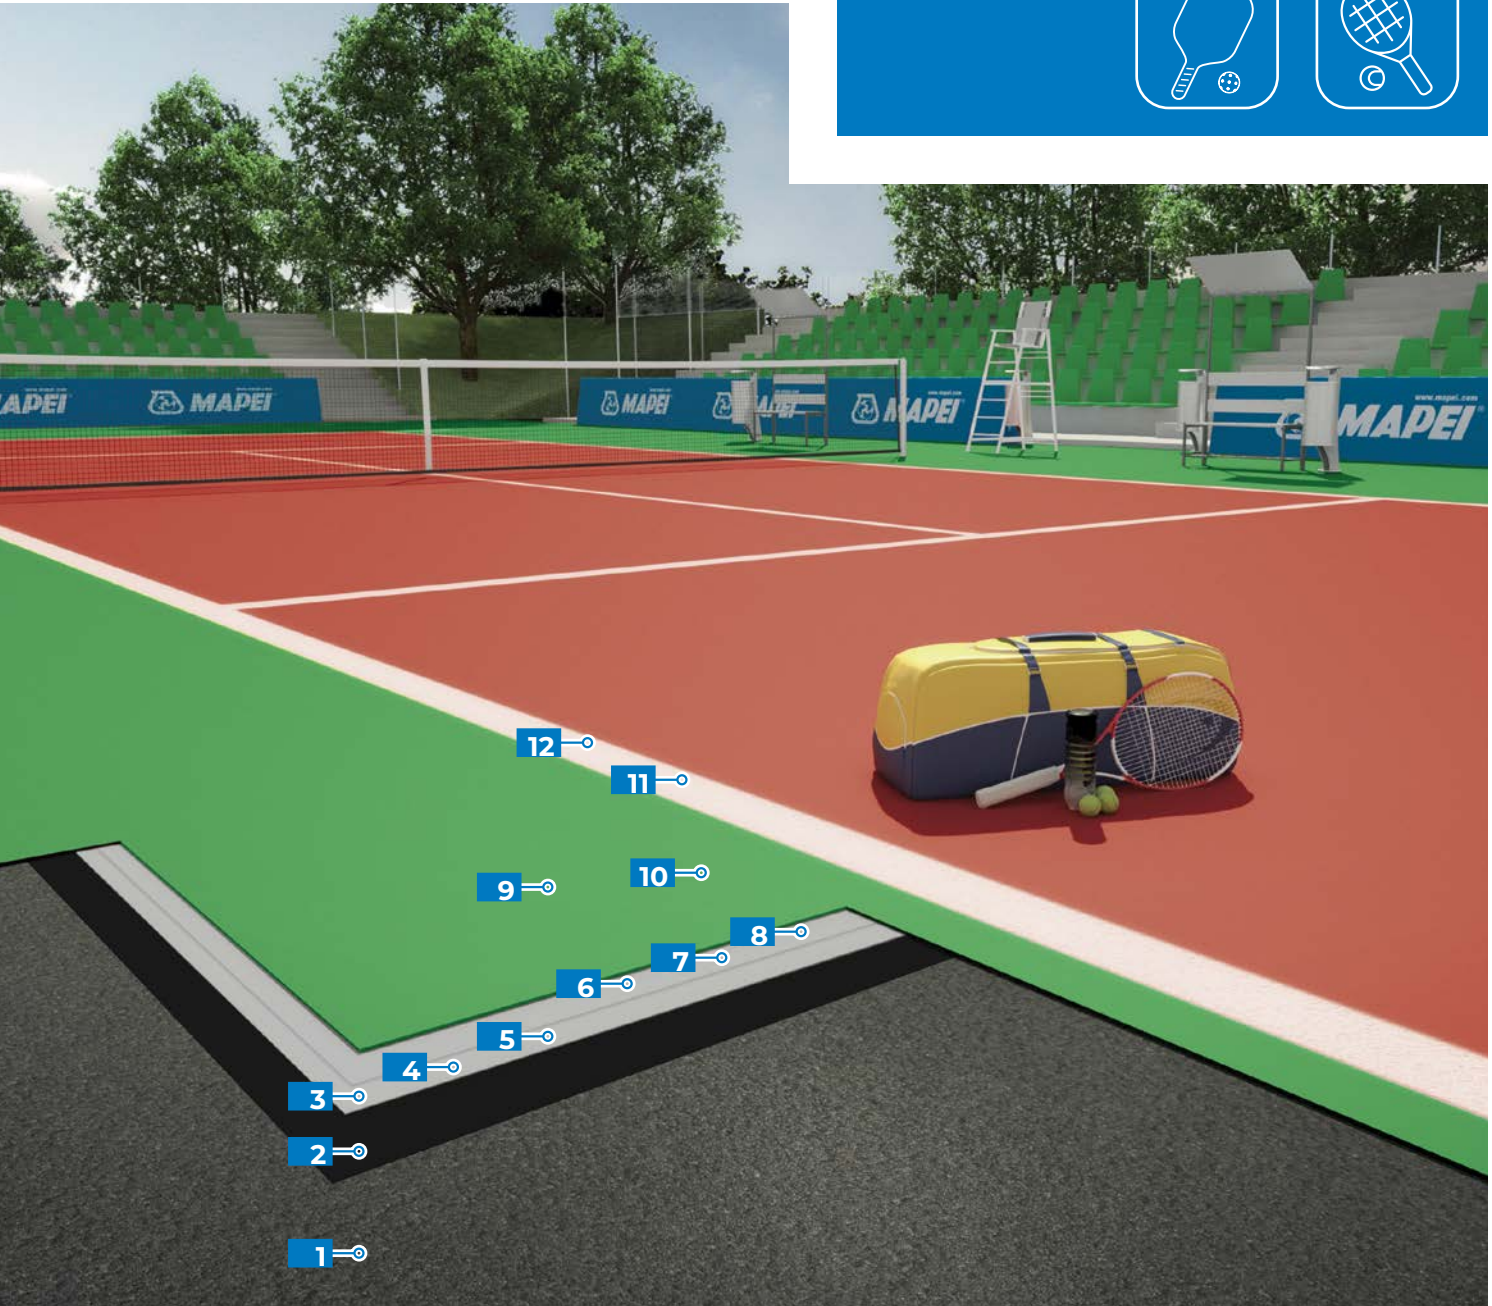

Mapecoat TNS Cushion System

2 Mapecoat TNS
Base Coat
Binder

3/4/5 Mapecoat TNS
Base Coat
Ultra Plus

6/7/8 Mapecoat TNS
Base Coat Ultra

9/10 Mapecoat TNS
Finish textured
color coats

11 Mapecoat TNS
Line Seal

12 Mapecoat TNS
Line Tex