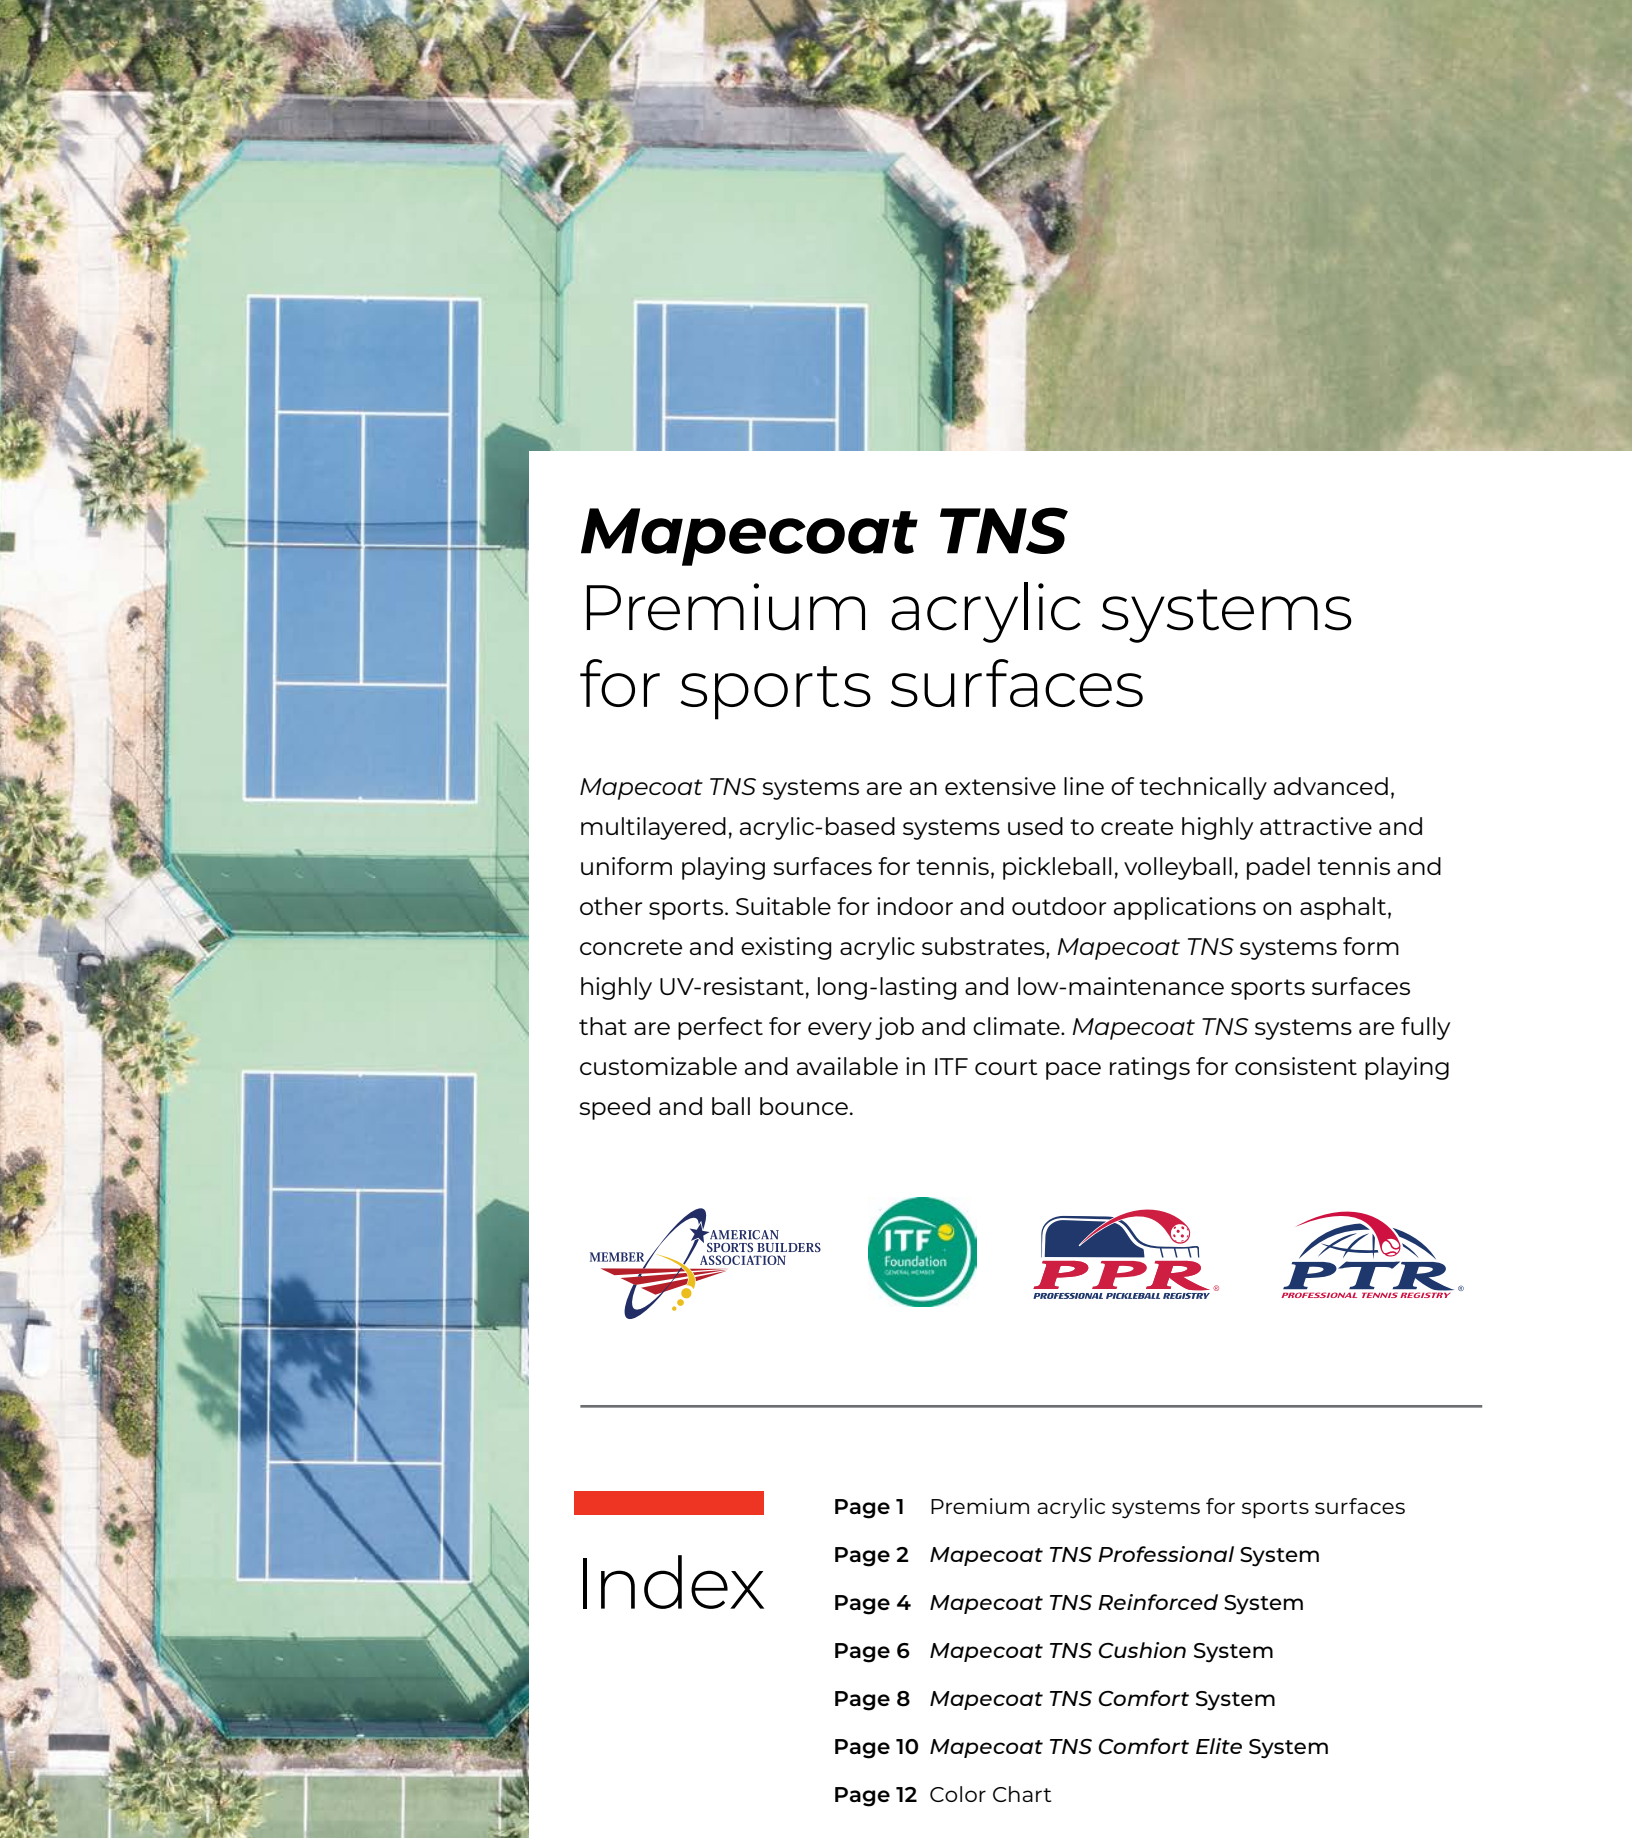

Mapecoat[™] TNS

Premium Acrylic Systems
for Sports Surfaces

 **MAPEI**[®]
**SPORTS
SYSTEM
TECHNOLOGY**

Mapecoat TNS

Premium acrylic systems for sports surfaces

Mapecoat TNS systems are an extensive line of technically advanced, multilayered, acrylic-based systems used to create highly attractive and uniform playing surfaces for tennis, pickleball, volleyball, padel tennis and other sports. Suitable for indoor and outdoor applications on asphalt, concrete and existing acrylic substrates, *Mapecoat TNS* systems form highly UV-resistant, long-lasting and low-maintenance sports surfaces that are perfect for every job and climate. *Mapecoat TNS* systems are fully customizable and available in ITF court pace ratings for consistent playing speed and ball bounce.

Index

- Page 1** Premium acrylic systems for sports surfaces
- Page 2** *Mapecoat TNS Professional System*
- Page 4** *Mapecoat TNS Reinforced System*
- Page 6** *Mapecoat TNS Cushion System*
- Page 8** *Mapecoat TNS Comfort System*
- Page 10** *Mapecoat TNS Comfort Elite System*
- Page 12** Color Chart