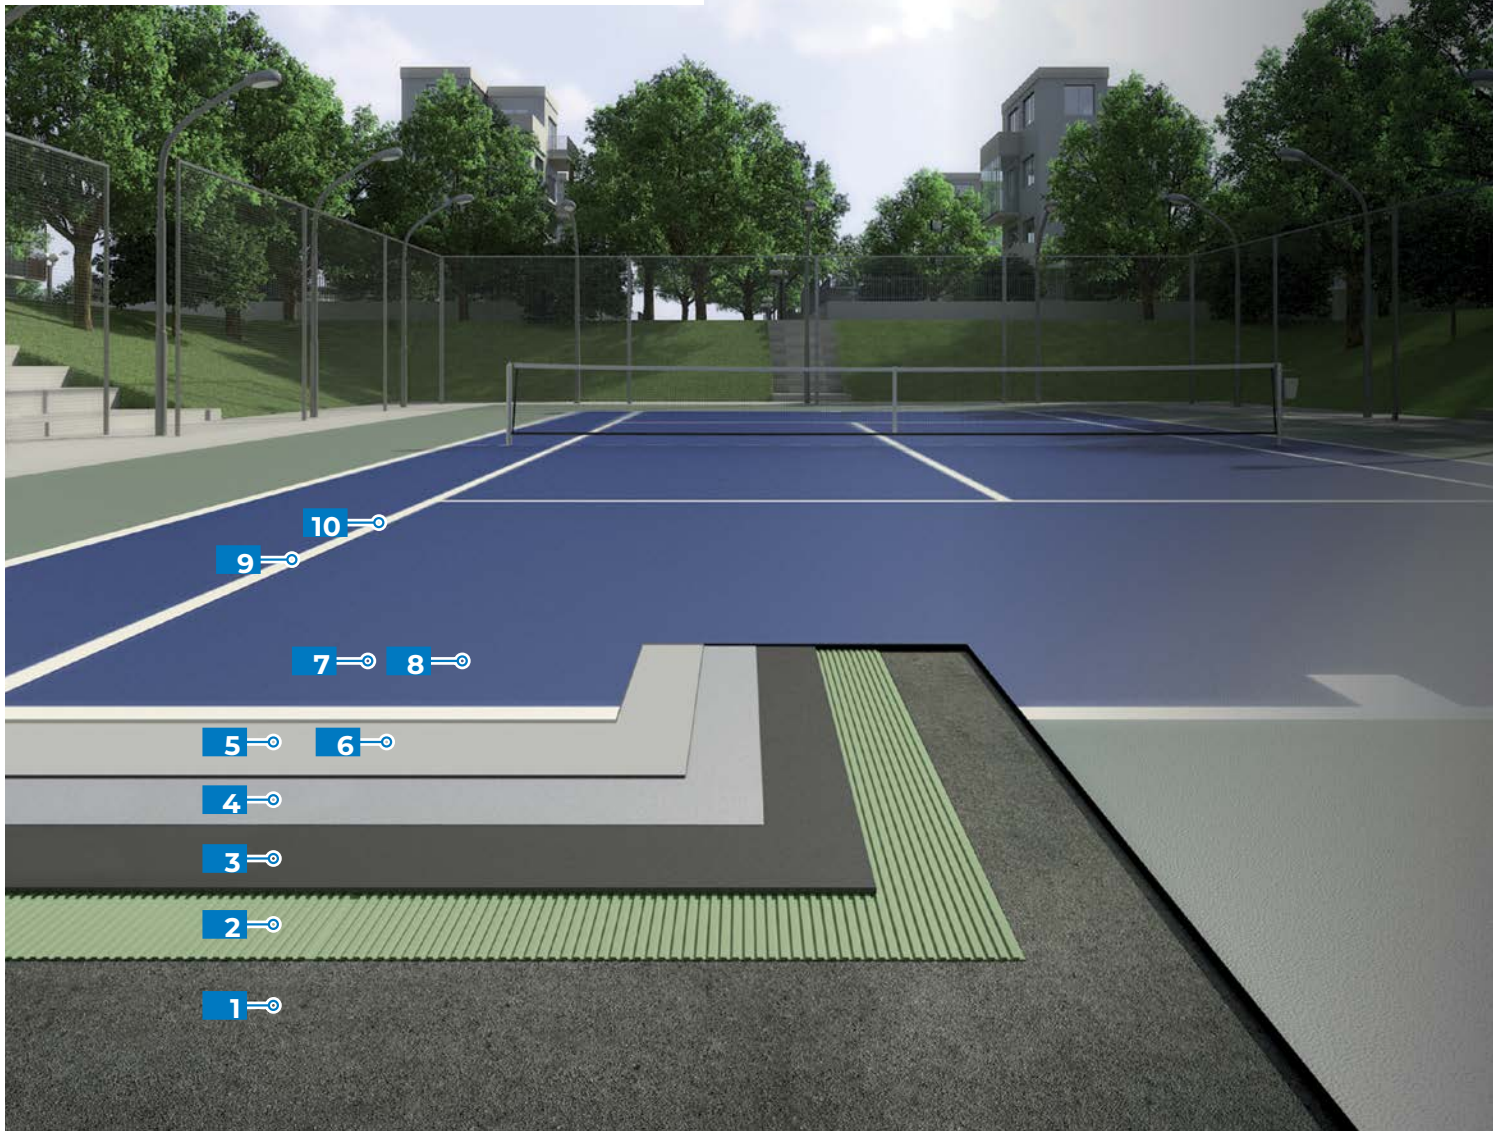

Mapecoat TNS Comfort System

1 Asphalt

2 Ultrabond®
Turf PU 2K

3 Mapecomfort™ R
(4 mm)

4 Mapecoat TNS
Primer EPW

5/6 Mapecoat TNS
Base Coat
Binder

7/8 Mapecoat
TNS Finish
textured color
coats