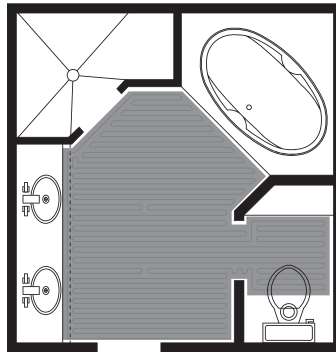

Technology from

Request a quote

Download a free measuring grid

MAPEI USA