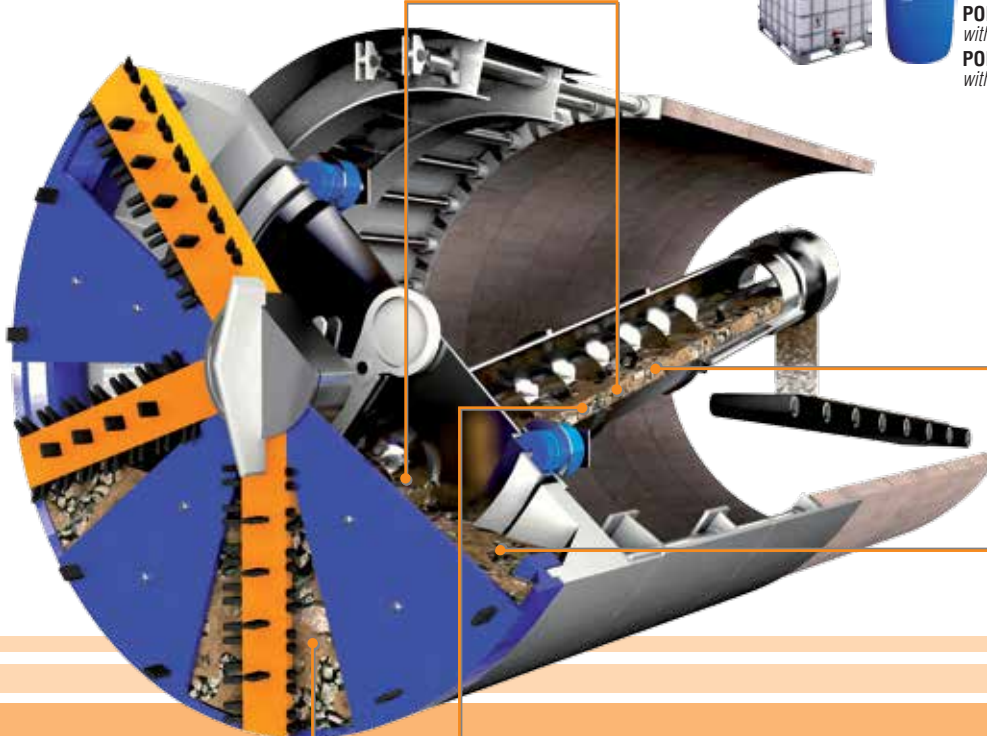

UTT PRODUCTS for MECHANIZED TUNNELING

Tunnel Boring Machine

GROUND CONDITIONING

MAPEDRILL F1 *synthetic polymer*
MAPEDRILL SA1 *water absorbent polymer*
MAPEDISP FL *dispersant agent*
MAPEDISP FLS *dispersant agent*

GROUND CONDITIONING

STABILFOAM 250 ÷ 300 *foaming agents*
POLYFOAMER FP *foaming agent combined with polymer*
POLYFOAMER FL *foaming agent combined with dispersant*

GROUND CONDITIONING

MAPEDRILL BIO *natural polymer*
MAPEDRILL BIO K *natural polymer*
MAPEDRILL BIO L *natural polymer*
MAPEDRILL BIO LV *natural polymer*