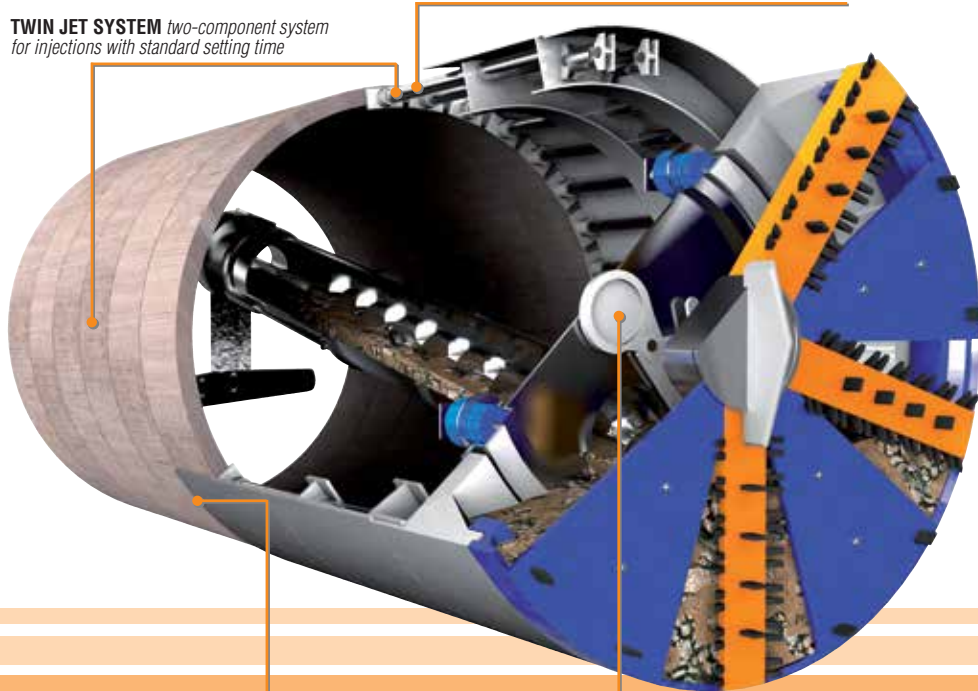

BACK-FILL GROUT

MAPEQUICK CBS SYSTEM *two-component system for injections with very quick setting time*

TWIN JET SYSTEM *two-component system for injections with standard setting time*

HYDRAULIC OIL

MAPEOIL HFR 46 *biodegradable high-performance oil for TBM*

MAPEOIL HFR 68 *biodegradable high-performance oil for TBM*

GREASES AND SEALANTS

MAPEBLOX/T *tail seal grease/sealant*
MAPEBLOX/PKG *packing grease*
MAPEBLOX T/S *tail seal grease/sealant*

GREASES AND SEALANTS

MAPEBLOX/H *main bearing grease*