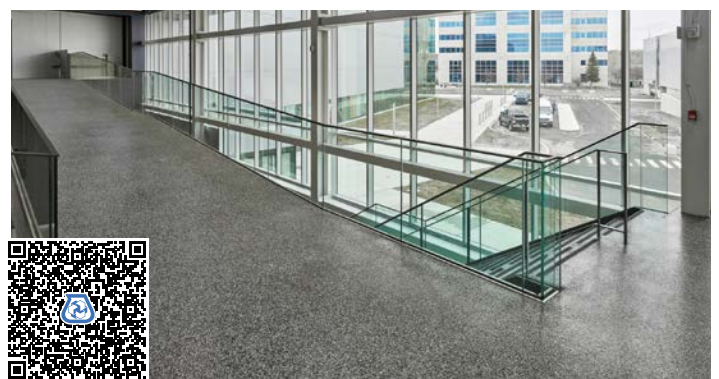

Mapefloor I 320 SL Concept

One step to beautiful with this two-component, epoxy-resin coating with built-in granular finish