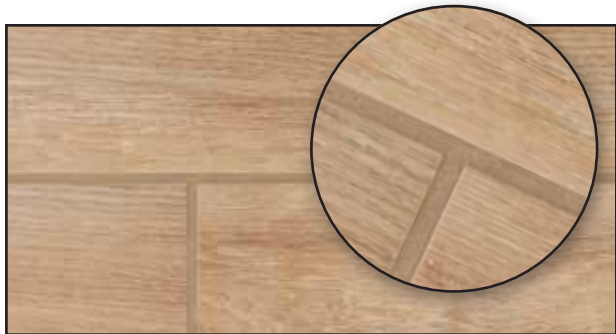

115 Truffle (Glamour collection)

108 Bamboo (Natural collection)