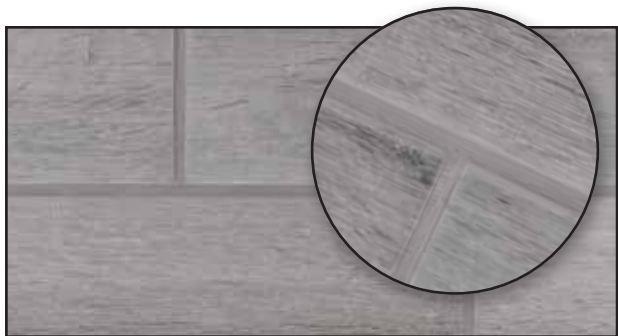

Perfecting the wood look in tile

MAPEI grouts add the ideal finishing touch to wood-look tiles

MAPEI grouts add the ideal finishing touch to wood-look tiles

Wood-look porcelain tiles have opened up a new avenue for durable design. Plank tiles capture the elegance of wood to beautify a home while withstanding the traffic of a commercial space. To perfect the wood look, MAPEI has created 10 new grout colors that complement various shades of wood. These colors can be found across the MAPEI Grout Color Collections, with strong concentrations in the “Natural” and “Romance” collections.