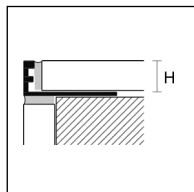

ZV/

PROANGLE

lunghezza - length = 270 cm | conf. 20 pz - pack 20 pcs

ART.	FINITURA - FINISHING	H			
		8	10	11	12,5
ALLUMINIO VERNICIATO - COLOUR-COATED ALUMINIUM					
100	bianco - white	88388	88524	88548	88564
103	bianco luna - moon white	88389	88525	88549	88565
111	grigio argento - silver grey	88391	88526	88550	88566
123	bianco antico - ancient white	88393	88527	88551	88567
112	grigio medio - medium grey	88508	88528	88552	88568
113	grigio cemento - cement grey	88509	88529	88553	88569
114	antracite - anthracite	88510	88530	88554	88570
110	manhattan 2000	88511	88531	88555	88571
130	jasmine	88512	88536	88556	88572
137	caraibi - caribbean	88514	88538	88558	88574
132	beige 2000	88513	88537	88557	88573
133	sabbia - sand	88515	88539	88559	88575
134	seta - silk	88516	88540	88560	88576
188	biscotto - biscuit	88517	88541	88561	88581
135	polvere dorata - golden dust	88518	88542	88562	88582
120	nero - black	88523	88543	88563	88583

confezione individuale - individual packaging

PROANGLE - ANGOLI ESTERNI/INTERNI/TERMINALI - OUTSIDE/INSIDE CORNERS/END CAPS

conf. 5 pz - pack 5 pcs