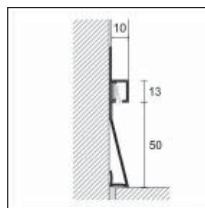

nero stone
black stone

IPV/

SKL/2

lunghezza - length = 270 cm
H = 10

SKL/2 concrete white

SKL/2

ART. FINITURA - FINISHING

ALLUMINIO VERNICIATO
COLOUR-COATED ALUMINIUM