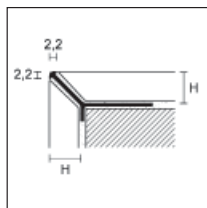

IPV/

ART. FINITURA - FINISHING

ALLUMINIO VERNICIATO
COLOUR-COATED ALUMINIUM

TREND COLOR STONE

testa di moro
dark brown

grigio antracite
anthracite grey

grigio antico
ancient grey

grigio
grey

ruggine
rust

bronzo
bronze

pietra
stone

greige
greige

sabbia
sand

beige
beige

bianco stone
white stone

nero stone
black stone

IPV/