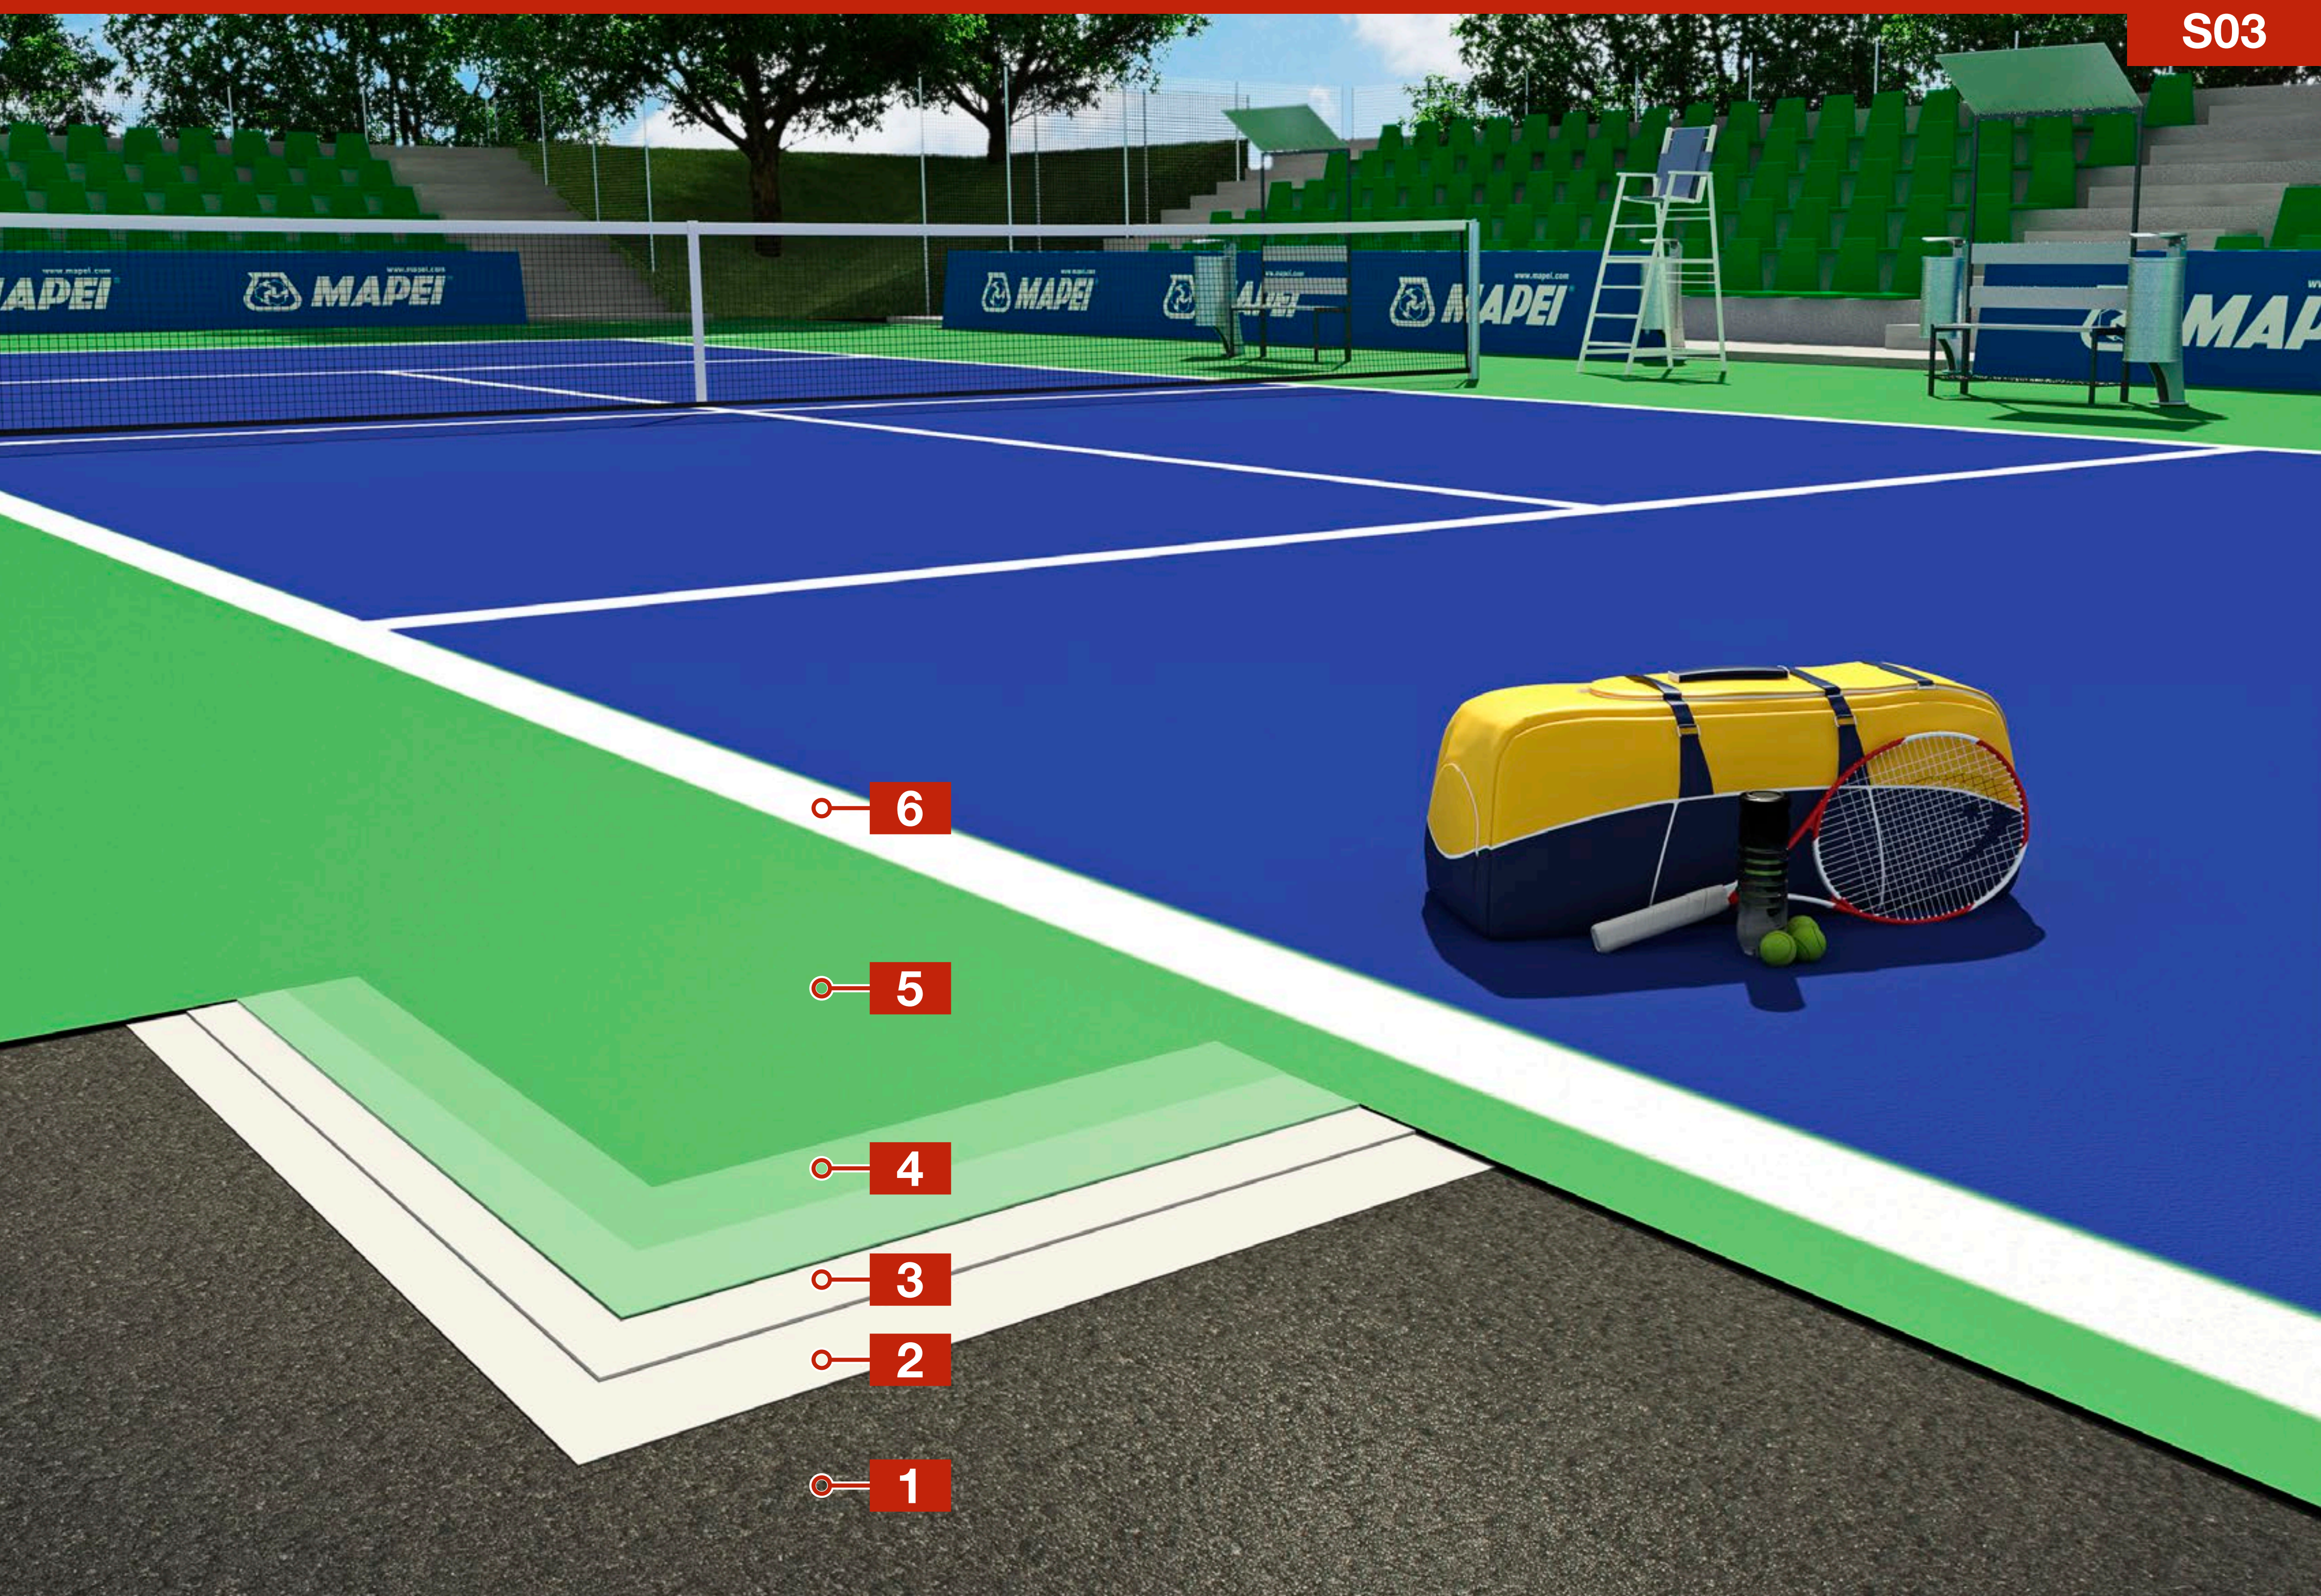

# MULTI-LAYERED ACRYLIC RESIN FOR **INDOOR AND OUTDOOR CUSHION TENNIS COURTS**

this system makes it possible to obtain **GREEN STAR™** credits

S03

## ASPHALT

## CONCRETE